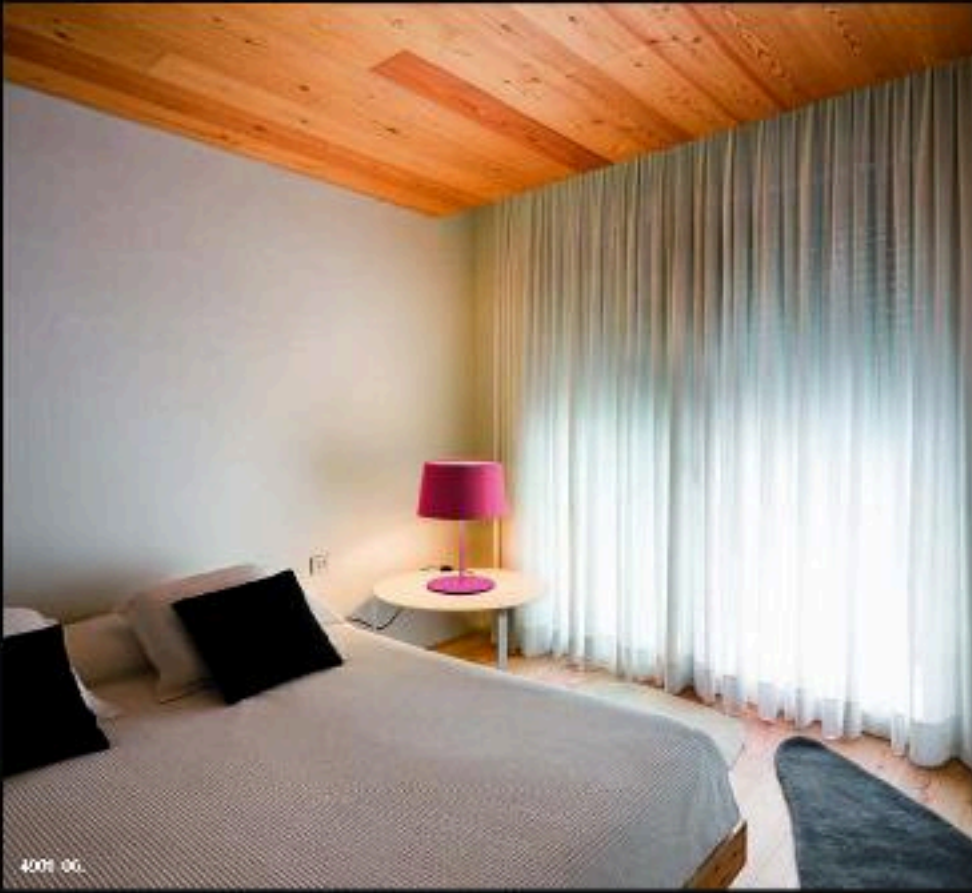

VIBIA

light is creation

Vol

Design by Livorno, Atherr, Molina.

0220 / 0225.

Matte white lacquer / Lacado blanco mate.

Matte opal diffuser triple glass diffuser /

Difusor de vidrio opalado opal mate triplex.

4 x COMPACT FLUORESCENT

E27 230V 18W Max. (Double envelope)

0220.

ø 46 cm

0225.

ø 60 cm

0250-1R